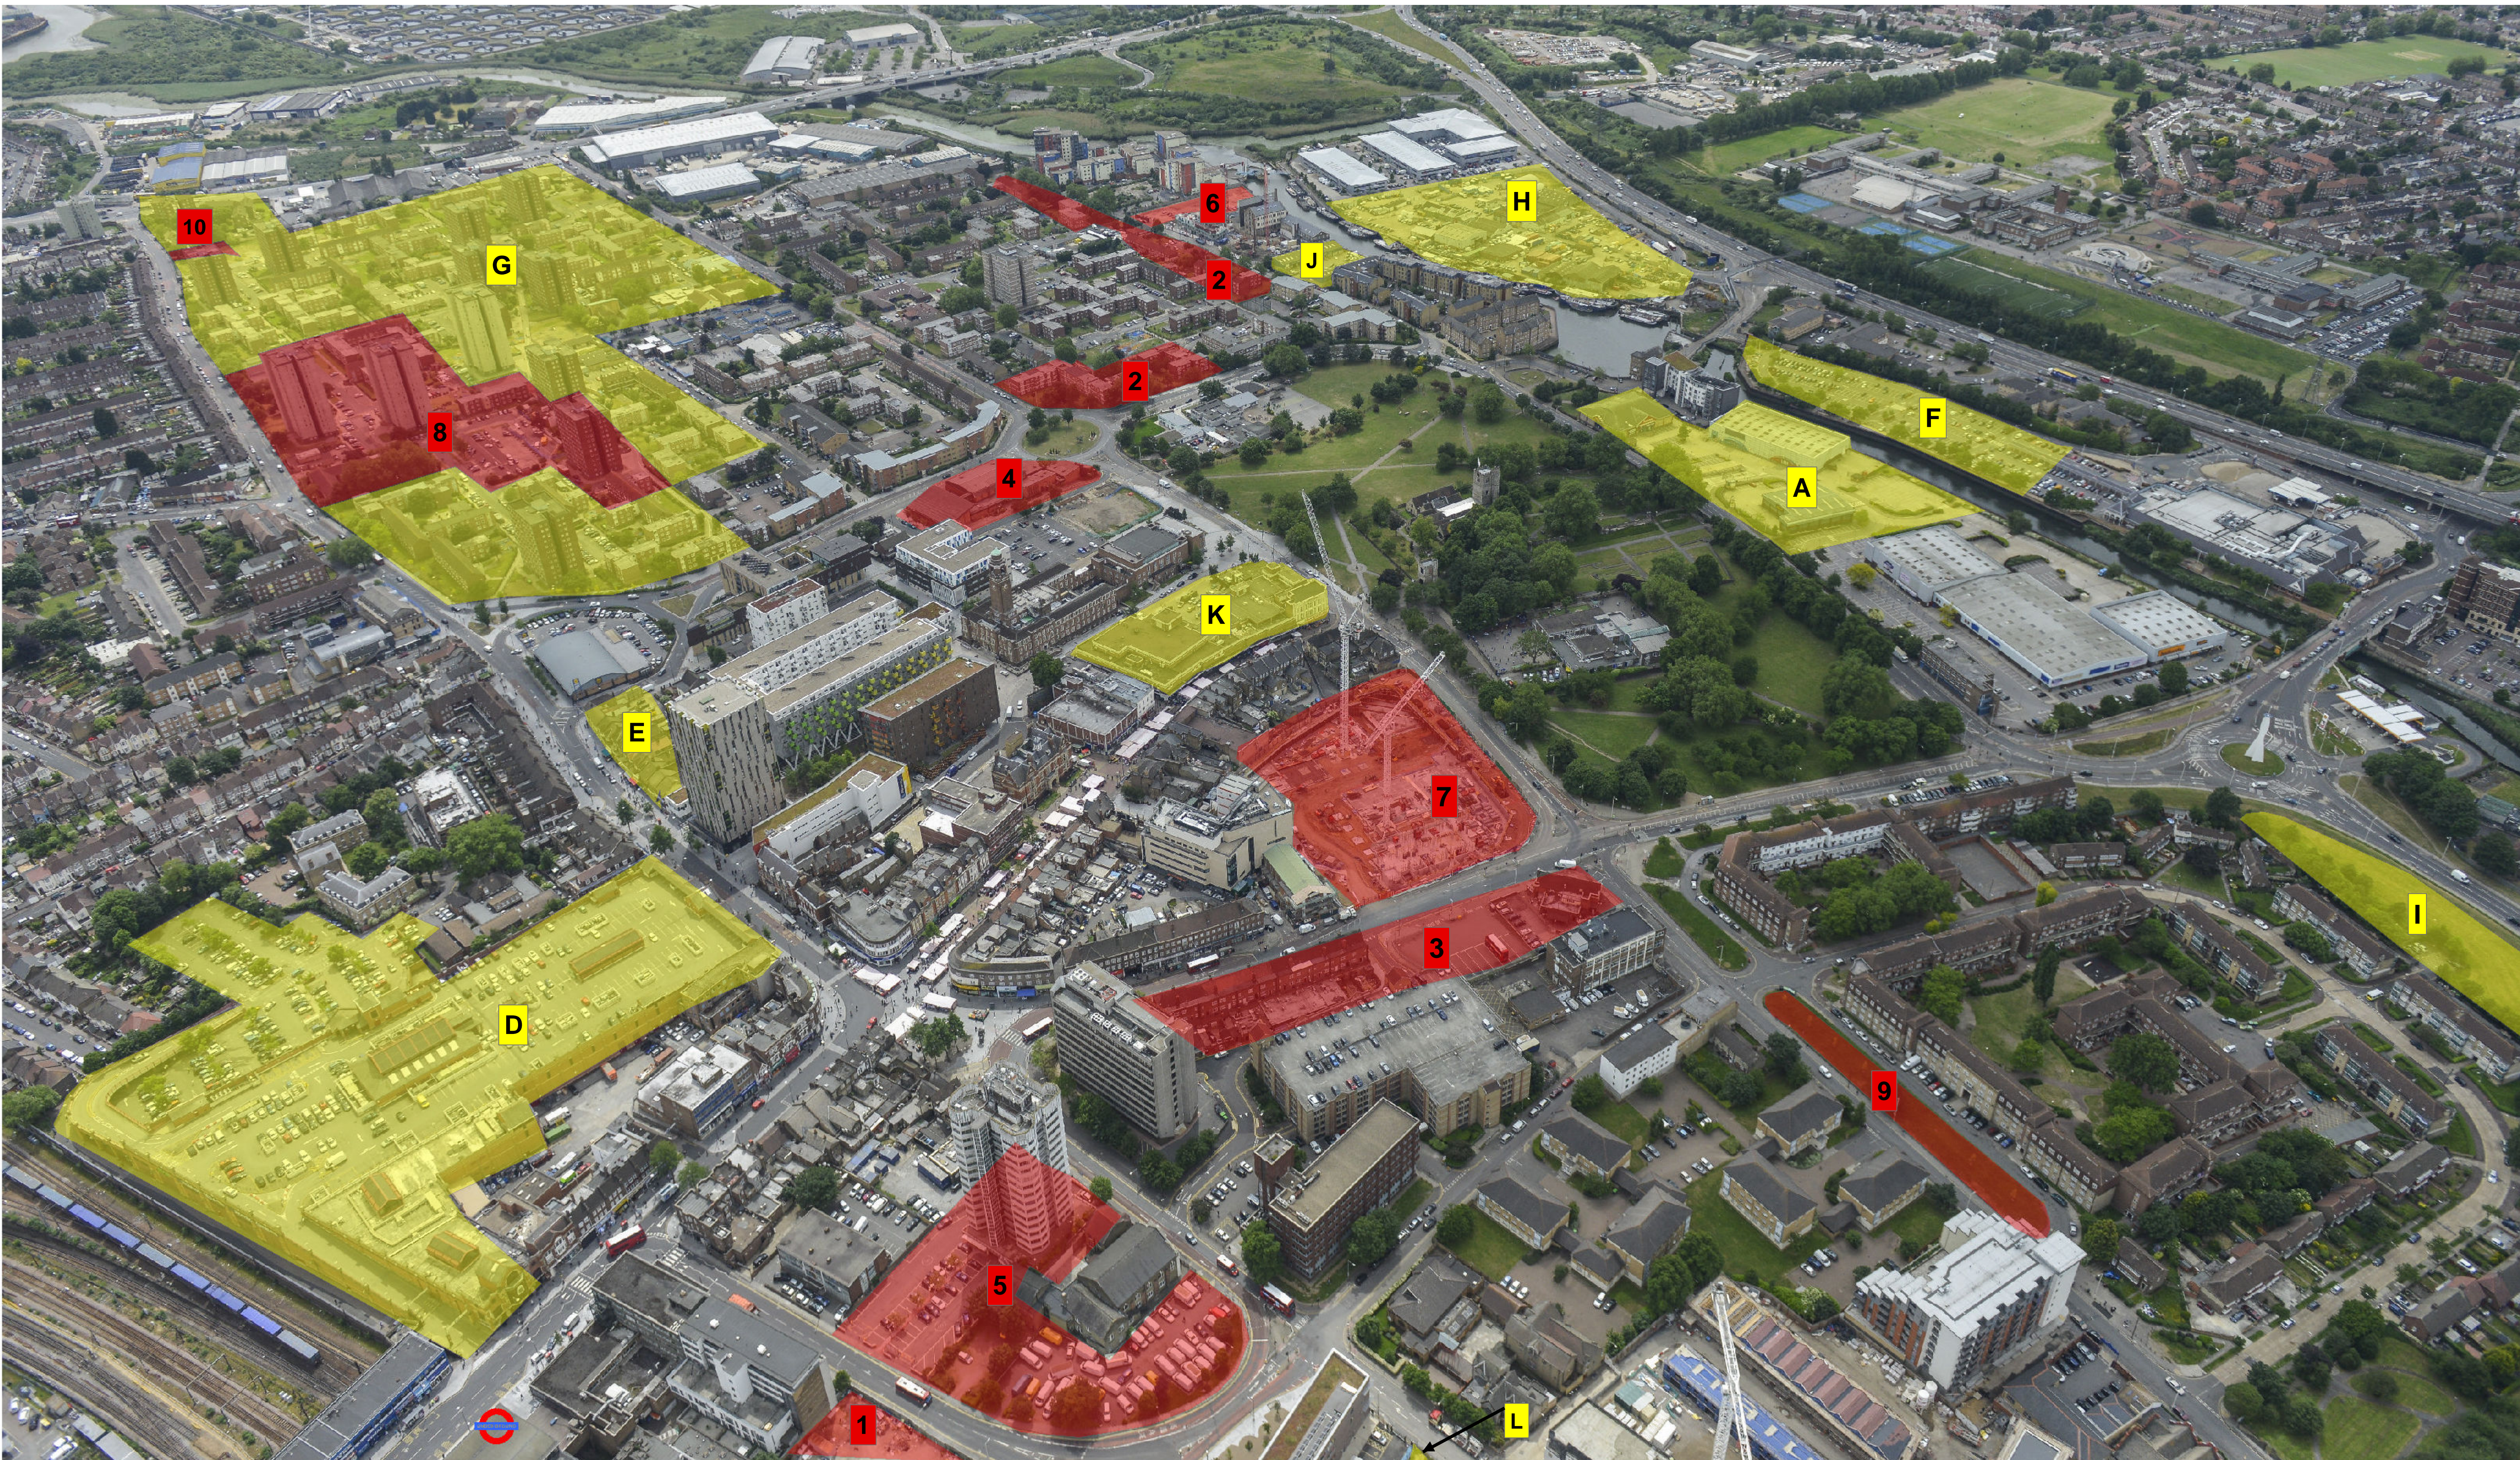

BARKING HOUSING ZONE PLAN

Housing Zone Sites:

1. Cambridge Road
2. Gascoigne West
3. London Road / James Street
4. Abbey Sports Centre
5. Crown House
6. Abbey Road
7. London Road / North Street
8. Gascoigne East Phase 1
9. North Street
10. Kingsbridge

Other Schemes In Zone:

- | | |
|--|---|
| <ol style="list-style-type: none"> A. Abbey Retail Park Redevelopment B. Bamford Road (Off Map) C. Waking Road (Off Map) D. Vicarage Field E. Ripple Road F. Tesco Car Park G. Gascoigne Future Phases H. Fresh Wharf I. Gurdwara Way J. Abbey Industrial Park | <ol style="list-style-type: none"> K. Clockhouse Avenue / Broadway L. Land Behind BEC |
|--|---|

Barking Station